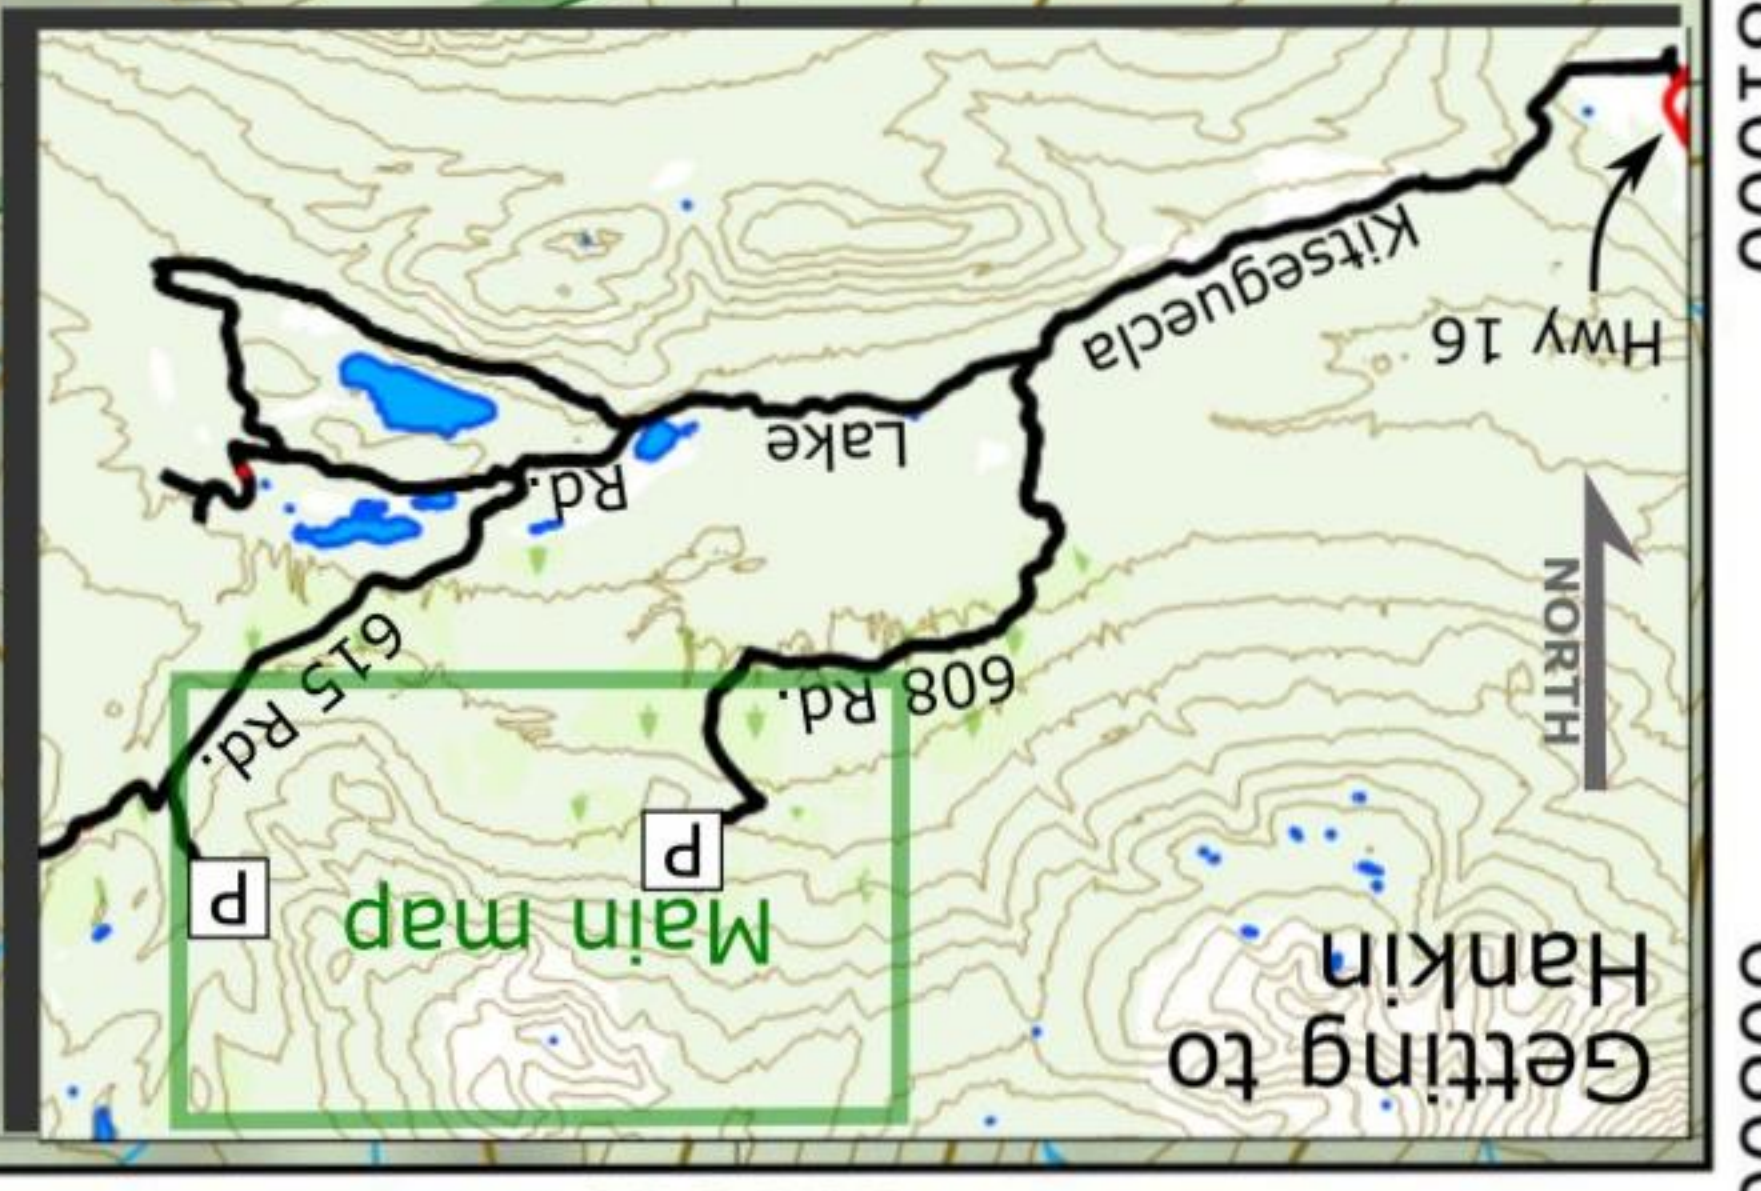

Hankin Backcountry Recreation Area

Disclaimer: Use at your own risk. Backcountry skiing is hazardous and should be undertaken only with a full understanding of the inherent risks. Although every effort has been made to ensure that this map is accurate and up to date, no liability whatsoever is assumed for the use of this information. Avalanche awareness training and avalanche safety equipment is essential preparation for all winter users travelling in avalanche terrain.

- Recreation Area Boundary
- Suggested downtrack - unmarked
- Uptrack
- XC-Snowshoe Trail
- Summer Trail
- Cutblock
- Shelter
- Parking
- Ski run