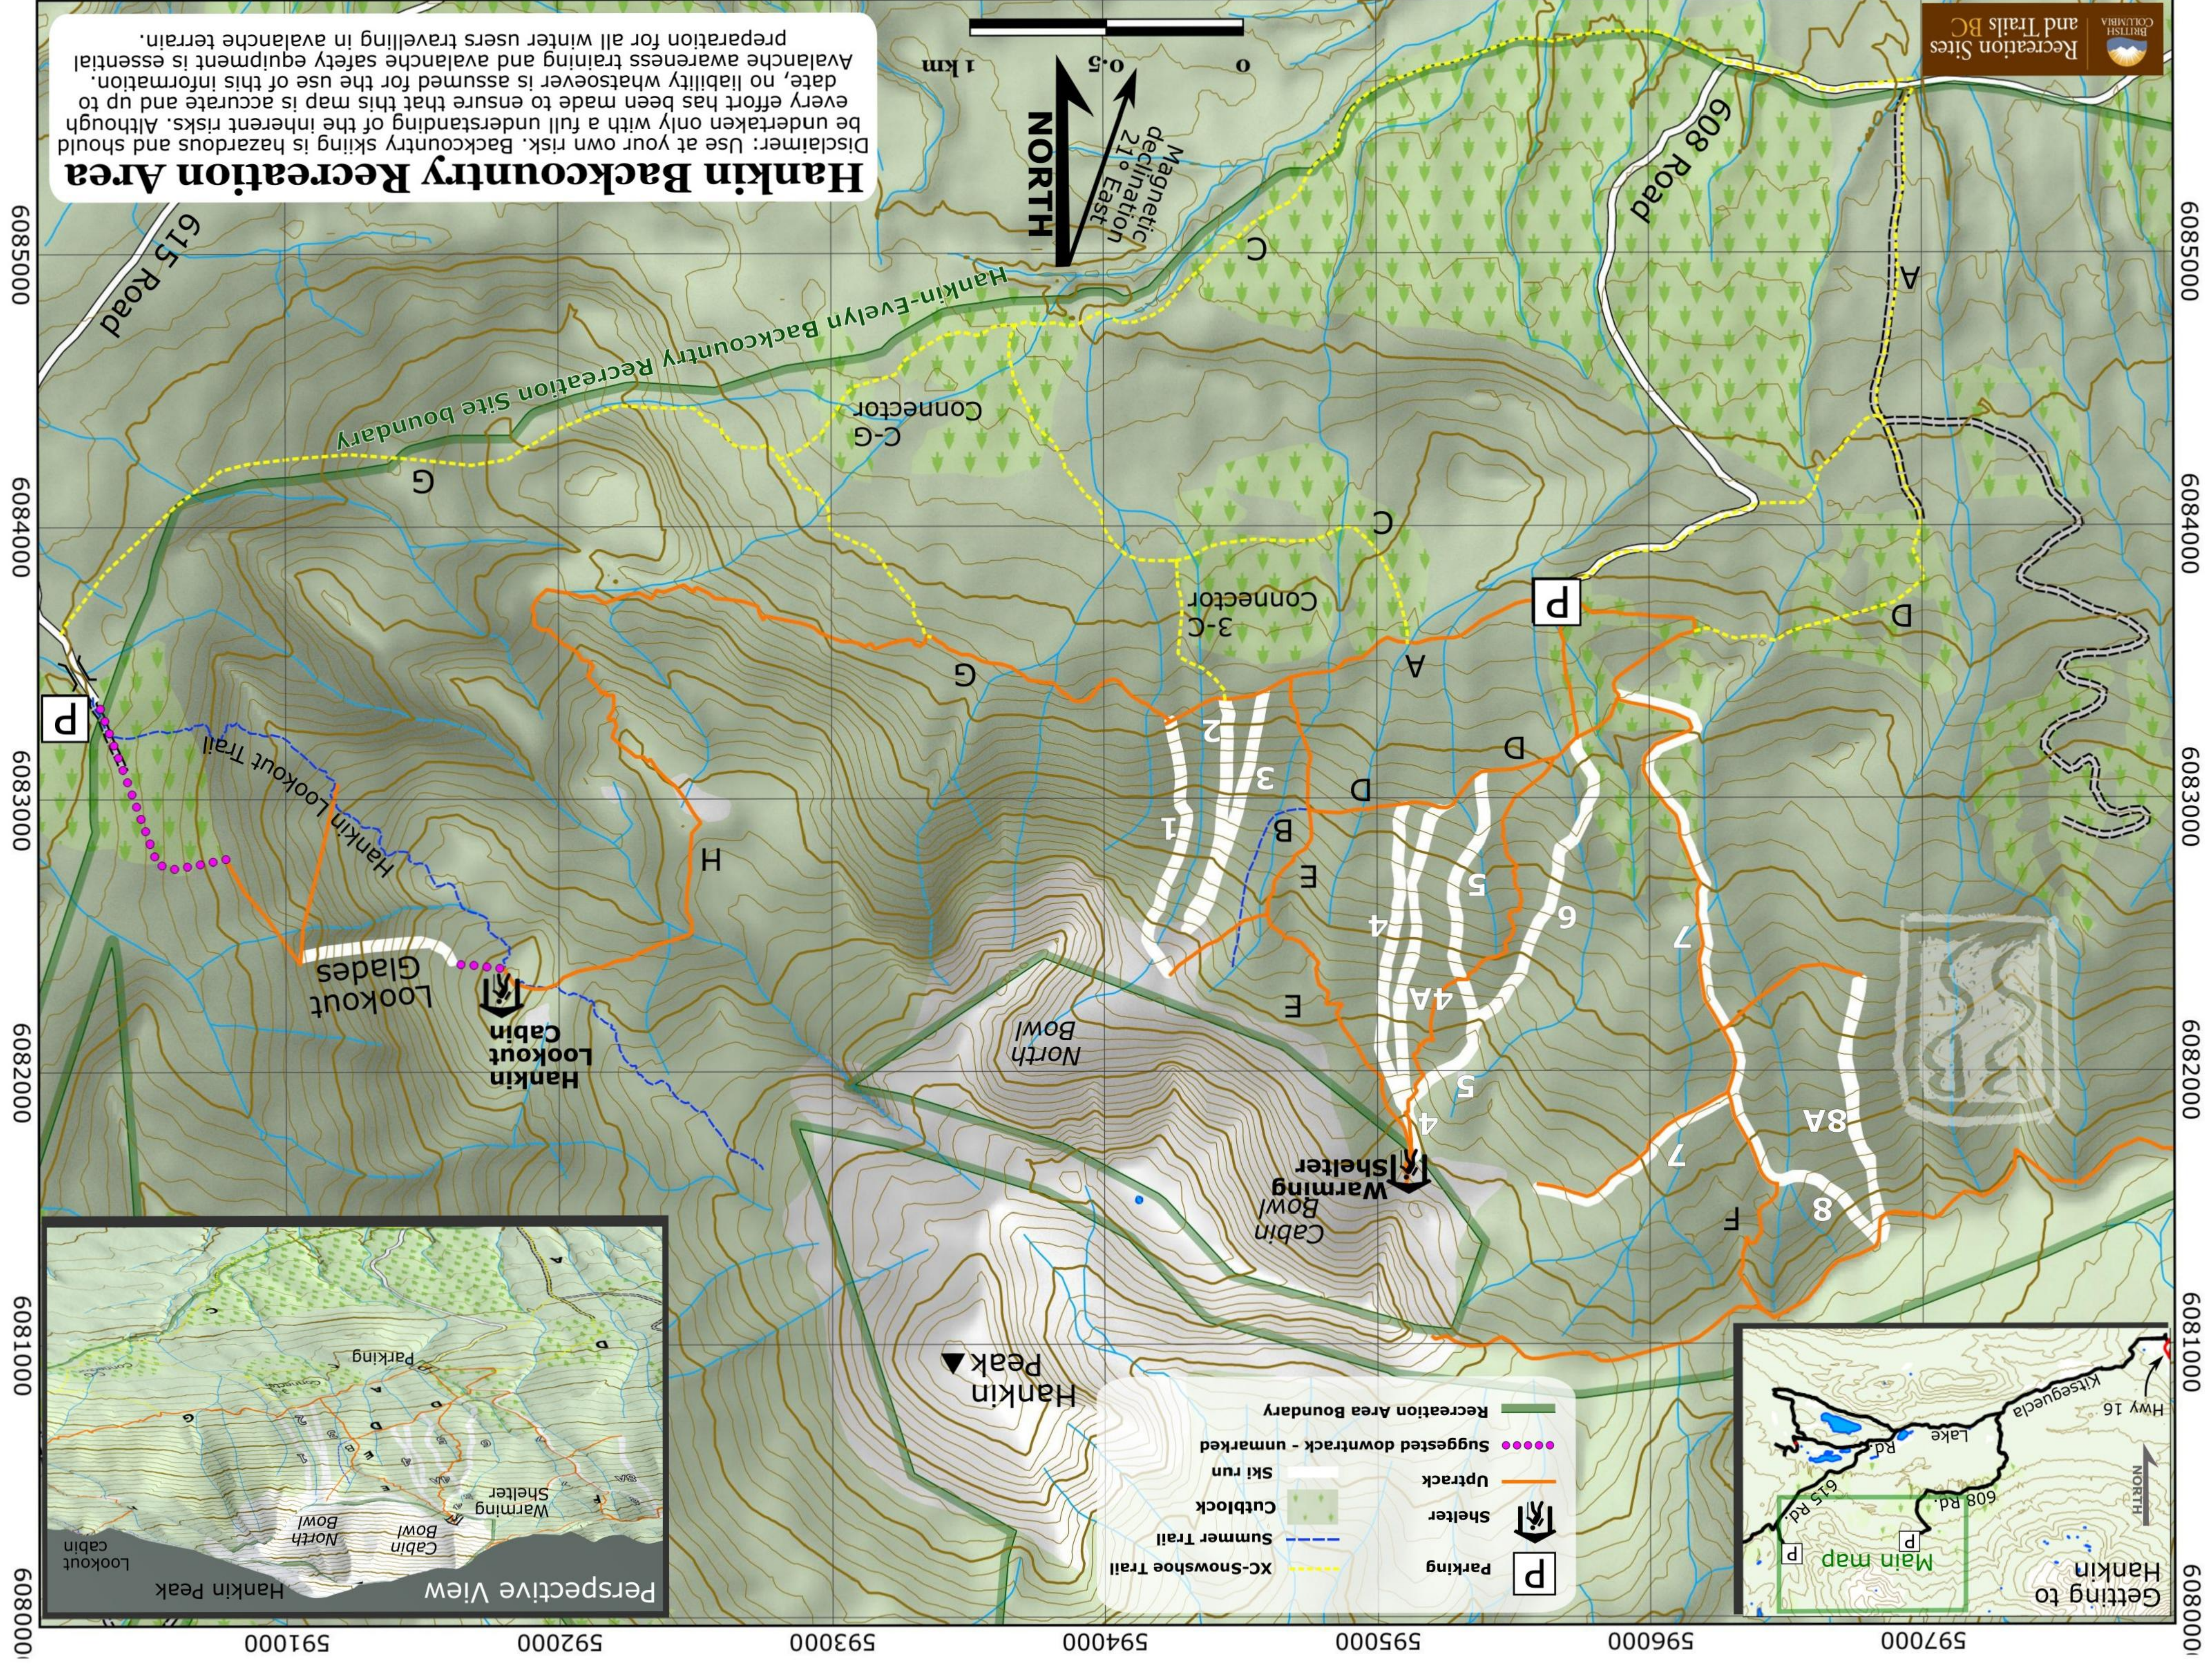

Hankin Backcountry Recreation Area

Disclaimer: Use at your own risk. Backcountry skiing is hazardous and should be undertaken only with a full understanding of the inherent risks. Although every effort has been made to ensure that this map is accurate and up to date, no liability whatsoever is assumed for the use of this information. Avalanche awareness training and avalanche safety equipment is essential preparation for all winter users travelling in avalanche terrain.

- Recreation Area Boundary
- Suggested downtrack - unmarked
- Uptrack
- XC-Snowshoe Trail
- Summer Trail
- Cutblock
- Shelter
- Parking
- Ski run